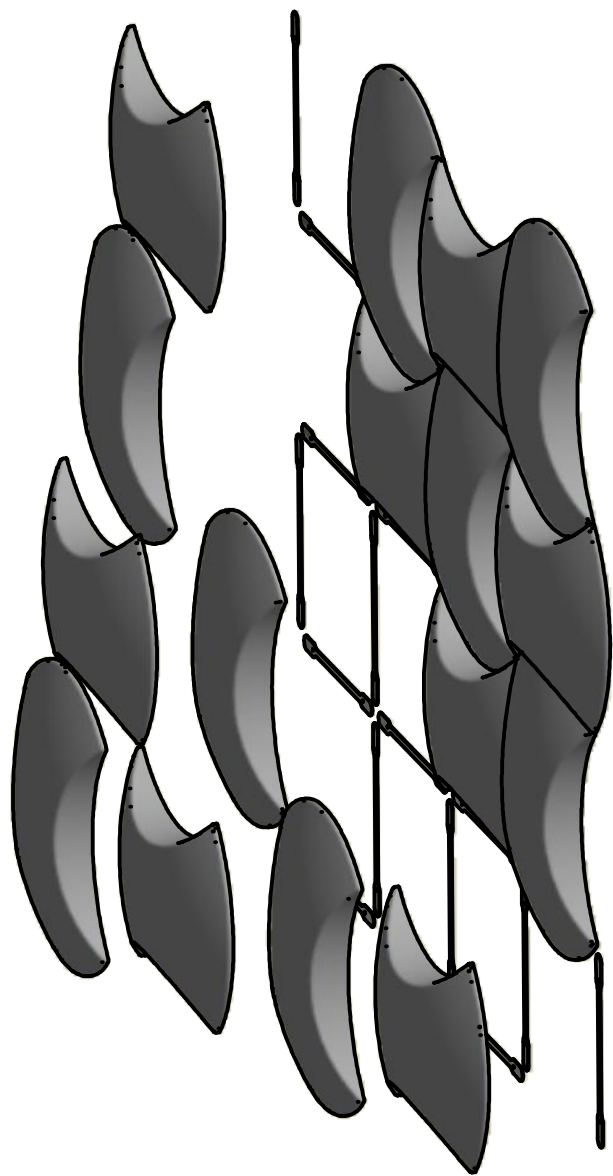

abstracta

Sky

Monteringsanvisning/ Assembly Instructions ver 1.0

Screws not included.
Use suitable screws for wall/ceiling type.
(2x per bracket)

Bracket (2x per panel)

Sky-panel with magnets

Note: The magnets can also be attached to a standard ceiling grid (600x600) without the brackets. Thus brackets should be ordered separately.