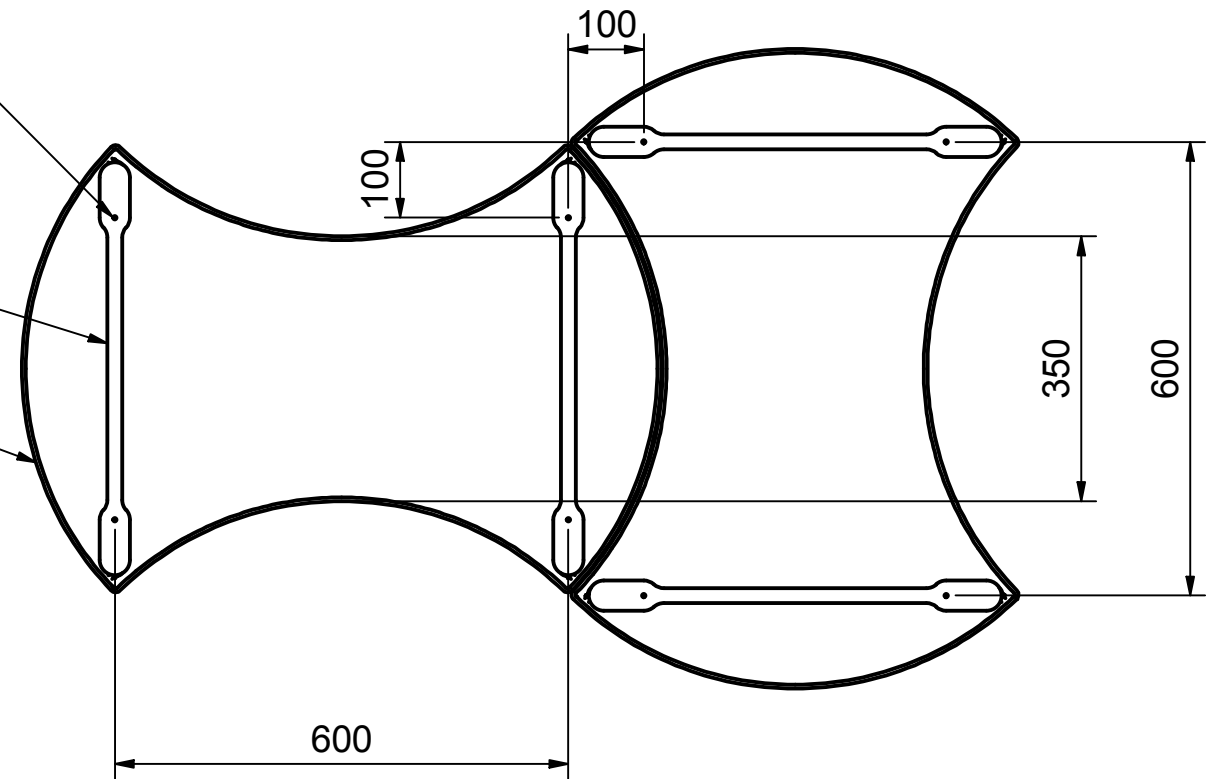

abstracta

Sky

Monteringsanvisning/ Assembly Instructions ver 1.0

Screws not included.
Use suitable screws for wall/ceiling type.
(2x per bracket)

Bracket (2x per panel)

Sky-panel with magnets

Note: The magnets can also be attached to a standard ceiling grid (600x600) without the brackets. Thus brackets should be ordered separately.