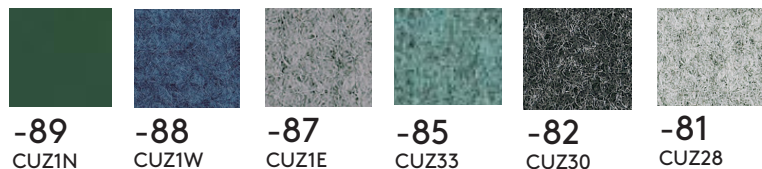

Teknisk information/Technical information

Färgval/Color Choices

Note: Available in other fabrics. Please see the pricelist for more information.